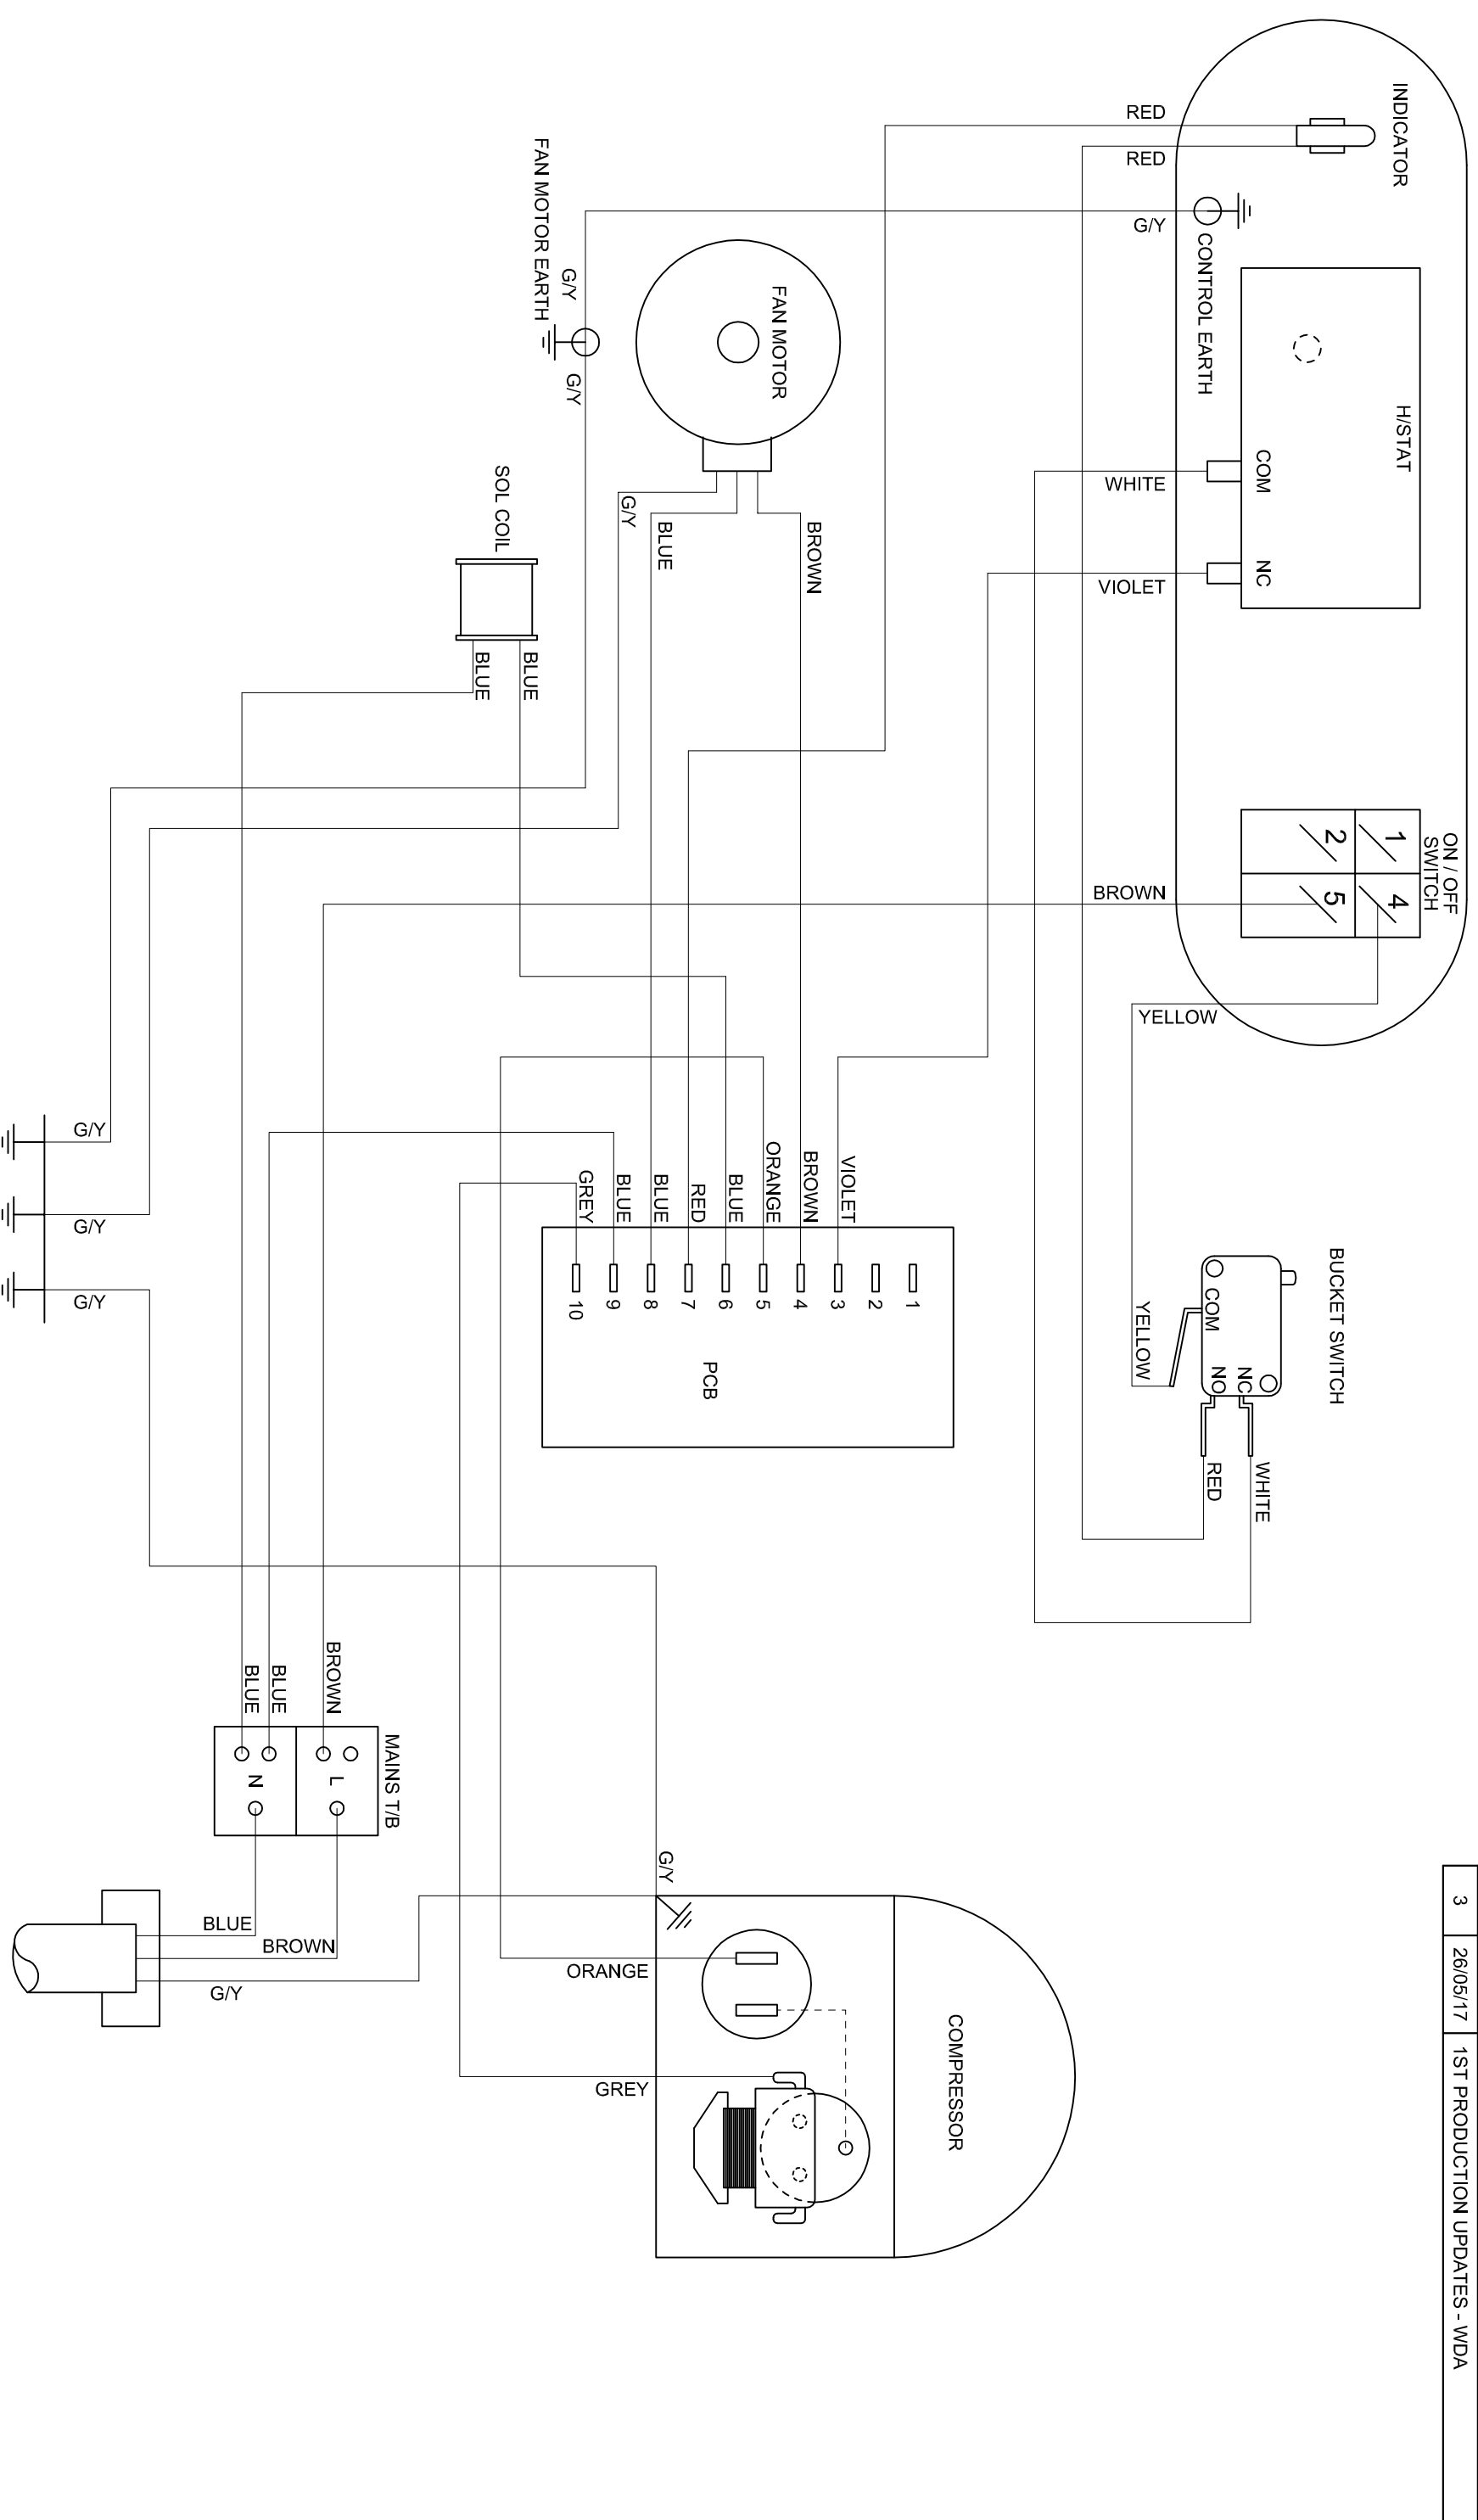

ISSUE	DATE	AMENDMENTS
1	31/01/17	ORIGINAL
2	28/03/17	PILOT BUILD UPDATES - WDA
3	26/05/17	1ST PRODUCTION UPDATES - WDA

1997 LTD	BISHOP AUCKLAND Co. DURHAM ENGLAND	TITLE RM40 - UK/EU 230V - DIAGRAM
----------	--	---

3RD ANGLE PROJECTION DO NOT SCALE IF IN DOUBT ASK	DIMENSIONS IN m.m. TOLERANCES UNLESS OTHERWISE STATED 0.0 ± 1 0.00 ± 0.25 0.00 ± 0.05 ANGULAR ± 0.5 DEGREE	MATERIAL SEE DRW	DRAWN: W DAGLISH CAD SCALE: 1/1
FINISH SEE DRW	DRG. NO. 5010417	SHEET 1 OF 1	